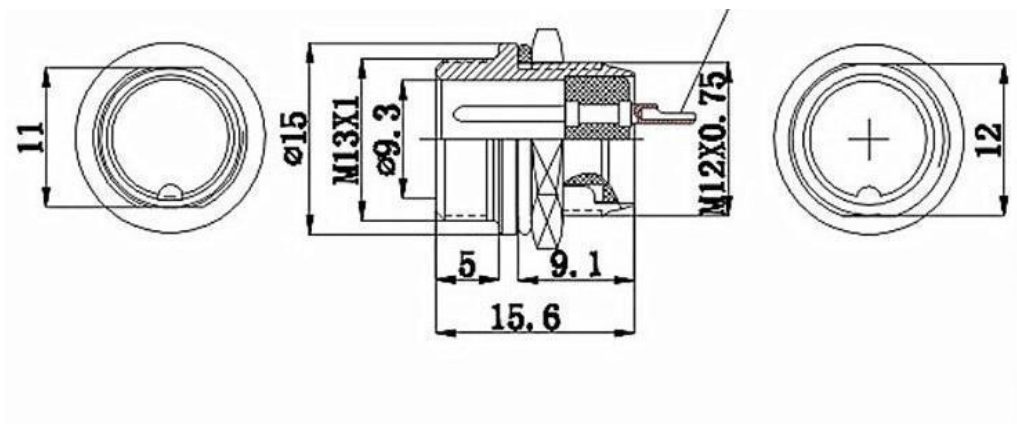

## Mechanical Dimension:

Unit: mm.

外壳材质：锌合金  
Shell Material: Zinc alloy

尾部过线直径 Termination diameter	$\leq 5.0$
--------------------------------	------------

## Package Include:

- 1x Panel Mount Male Socket.
- 1x Wire Mount Female Plug.