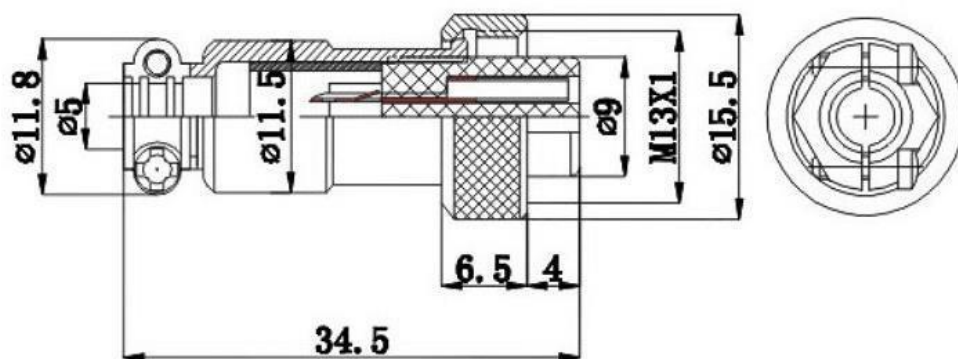

## Mechanical Dimension:

Unit: mm.

外壳材质：锌合金  
Shell Material: Zinc alloy

尾部过线直径 Termination diameter	$\leq 5.0$
--------------------------------	------------

## Package Include:

- 1x Panel Mount Male Socket.
- 1x Wire Mount Female Plug.